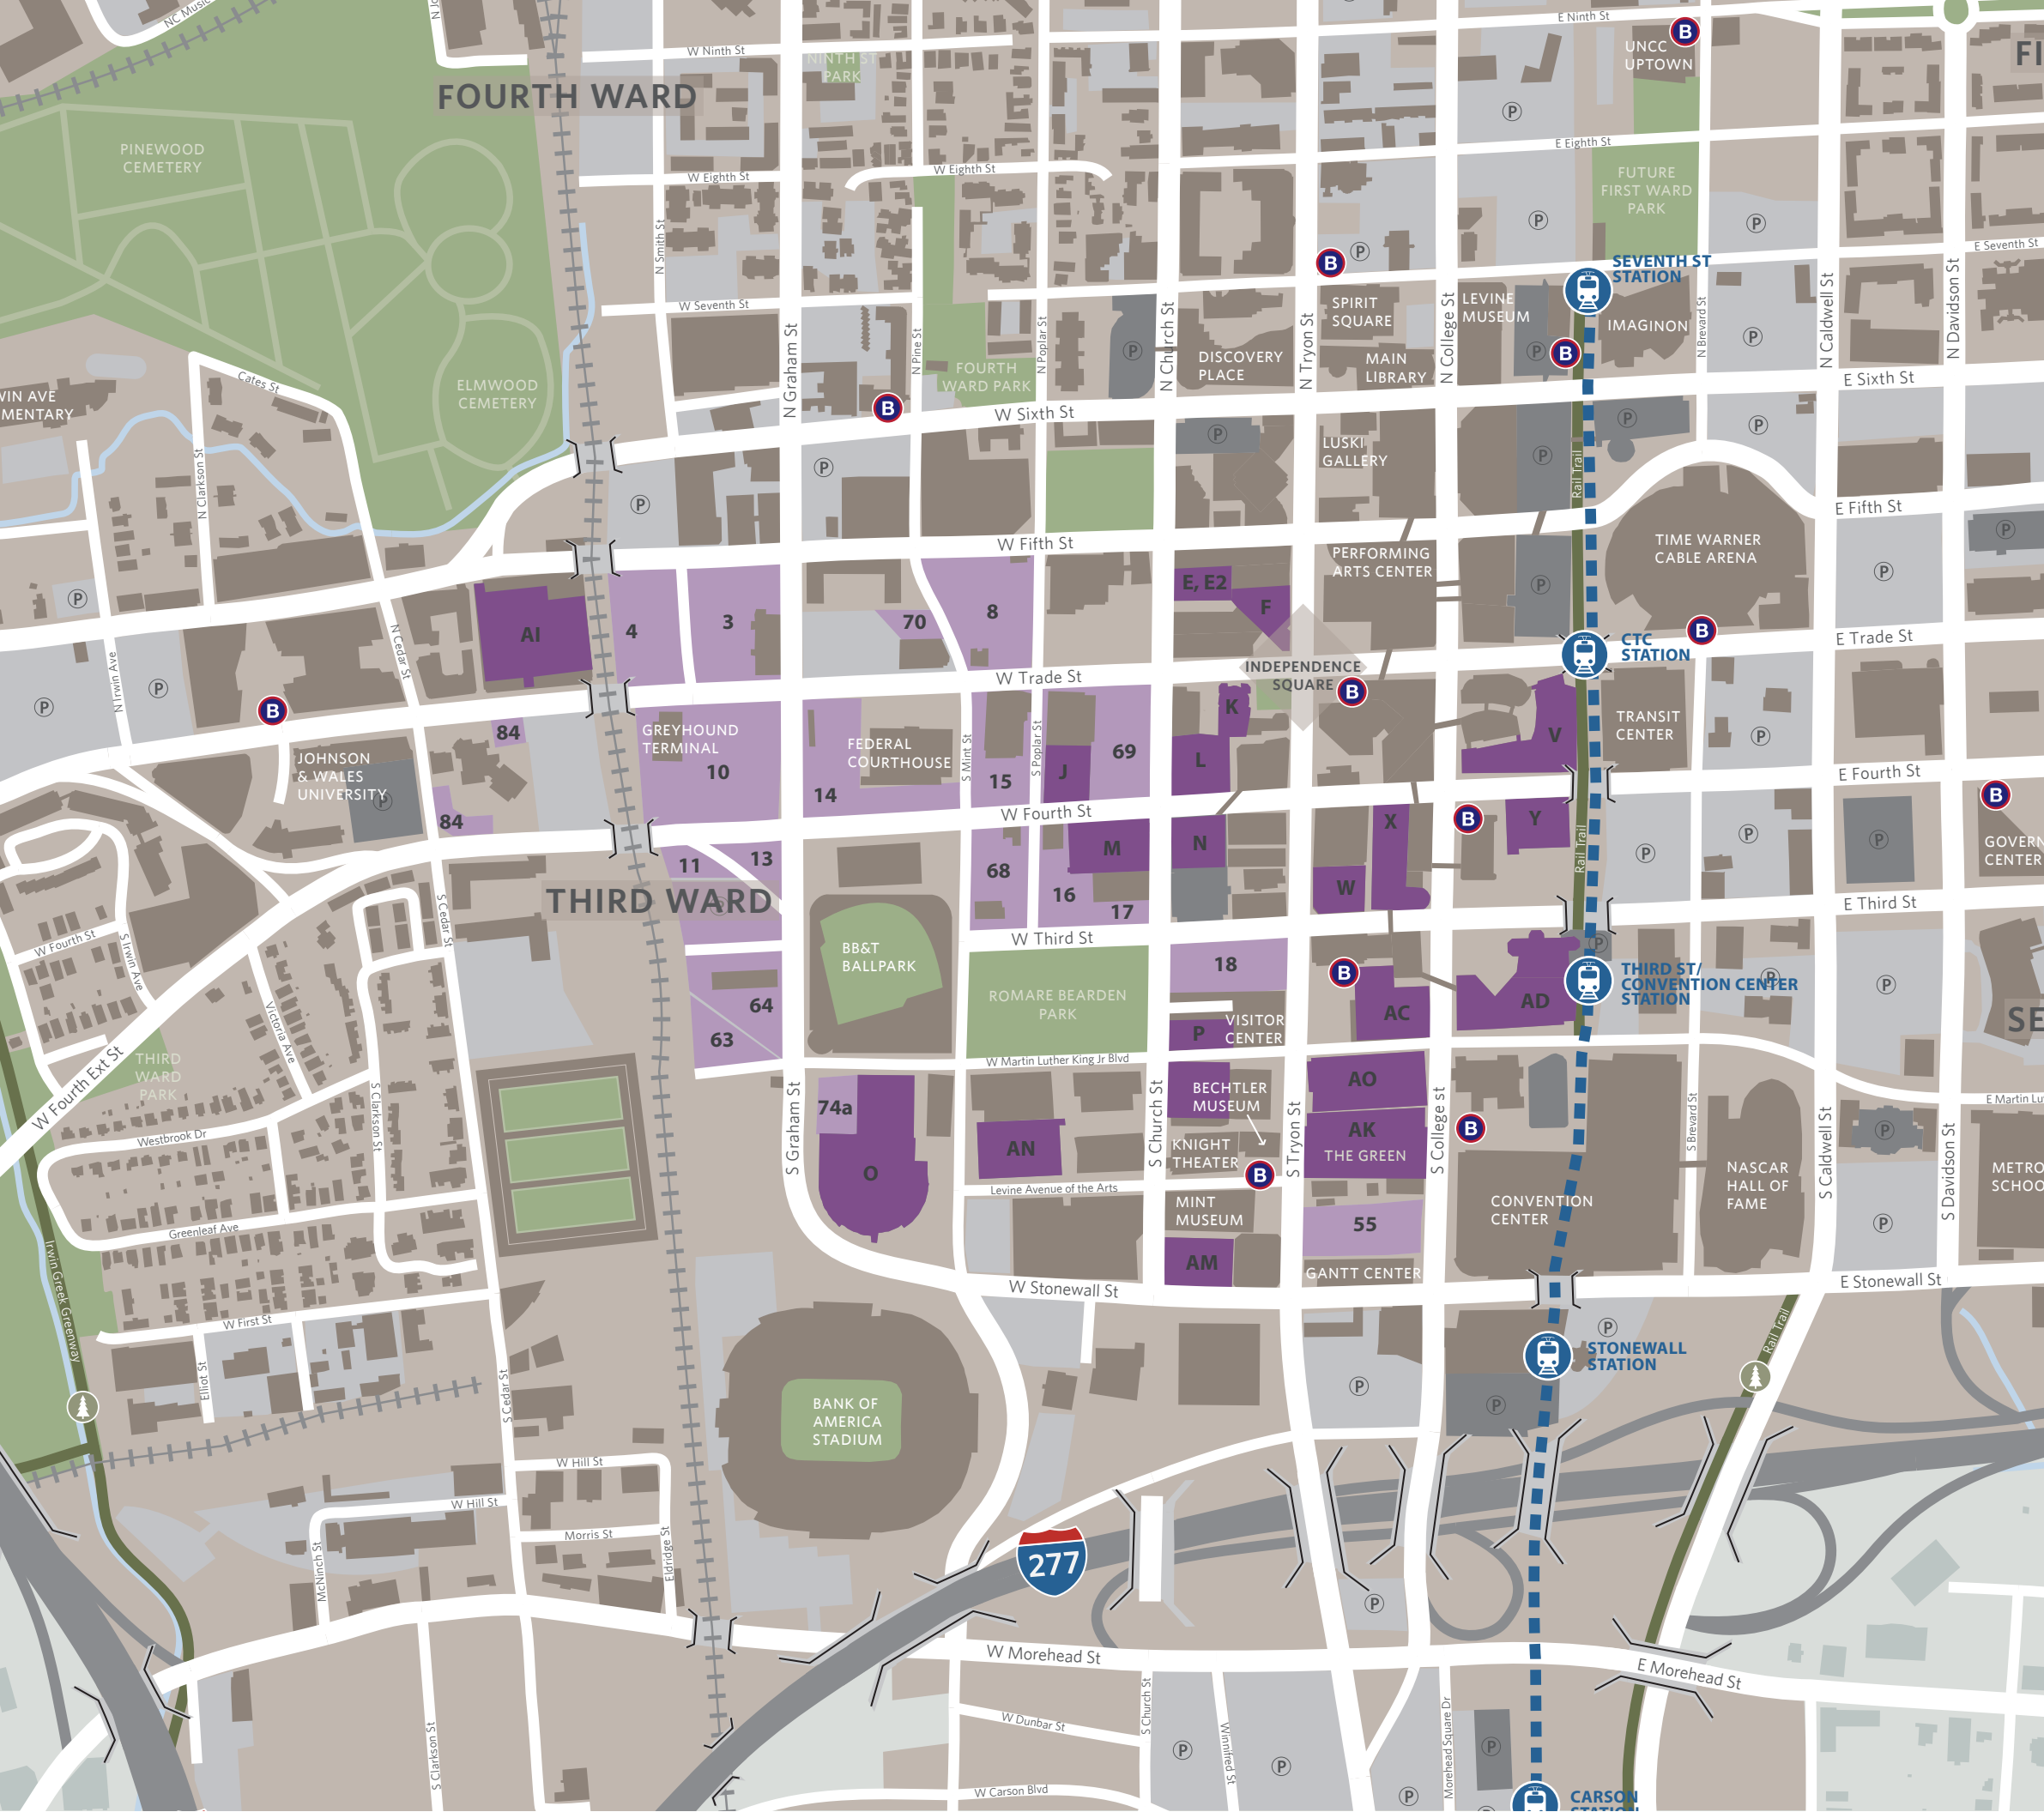

BB&T Ballpark Parking

Lot #	Lot/Garage Name	# Spaces
3	Polk Building Lot	235
4	Lot at W 5th St & N Wilkes Pl	75
8	Lot at W Trade St & N Pine St	277
10	Greyhound Lot, W Trade St & S Graham St	480
11	Lot at W 4th St & S Graham St	21
12	Lot at W 4th St & S Graham St	80
13	Lot at W 4th & S Graham St	63
14	Lot at W 4th St & Graham (behind Celebs)	250
15	Lot at W 4th & Poplar (behind Trademark)	100
16	Lot at W 3rd St & S Poplar St	57
17	Lot at W 3rd St & S Church St	30
18	Lot at W 3rd St & S Tryon St	176
55	Lot at 510 S College (next to Gantt Center)	50
63	Lot at W MLK Jr Blvd & S Graham St	170
64	Lot at W 3rd St & S Graham St	100
68	Lot at W 3rd St & S Mint St	175
69	Lot at W 4th St & S Church St	200
70	Lot at W Trade St & S Mint St	50
84	Mount Moriah Baptist Church	77
74A	Lot at W MLK Blvd & S Graham St	90
AC	Two Wells Fargo Center Garage	534
AD	One Wells Fargo Center Garage	1081
AG	230S Tryon Garage (W Third & S Church)	670
AI	Gateway Village Garage	2,742
AK	The Green Garage	704
AM	Levine Center for the Arts Garage	2,034
AN	415 South Mint Garage	1,199
E	Ivey's Garage	226
E2	Ivey's Underground	39
F	101 Independence Center Garage	320
J	Carillon Garage	813
K	121 West Trade Garage	264
L	News Garage	275
M	AutoPark Garage	730
N	First Citizens Garage	697
O	Mint Street Garage	2,179
P	Chamber Garage	250
Q	400 South Tryon Garage	495
V	EPICENTRE Garage	1,050
W	South Tryon Square Garage	689
X	BB&T Center Garage	1,500
Y	Charlotte Plaza Garage	814

Total Spaces Near BB&T Ballpark **16,708**

- Decks Near Ballpark
- Lots Near Ballpark
- LYNX Light Rail Stations
- B Cycle Stations